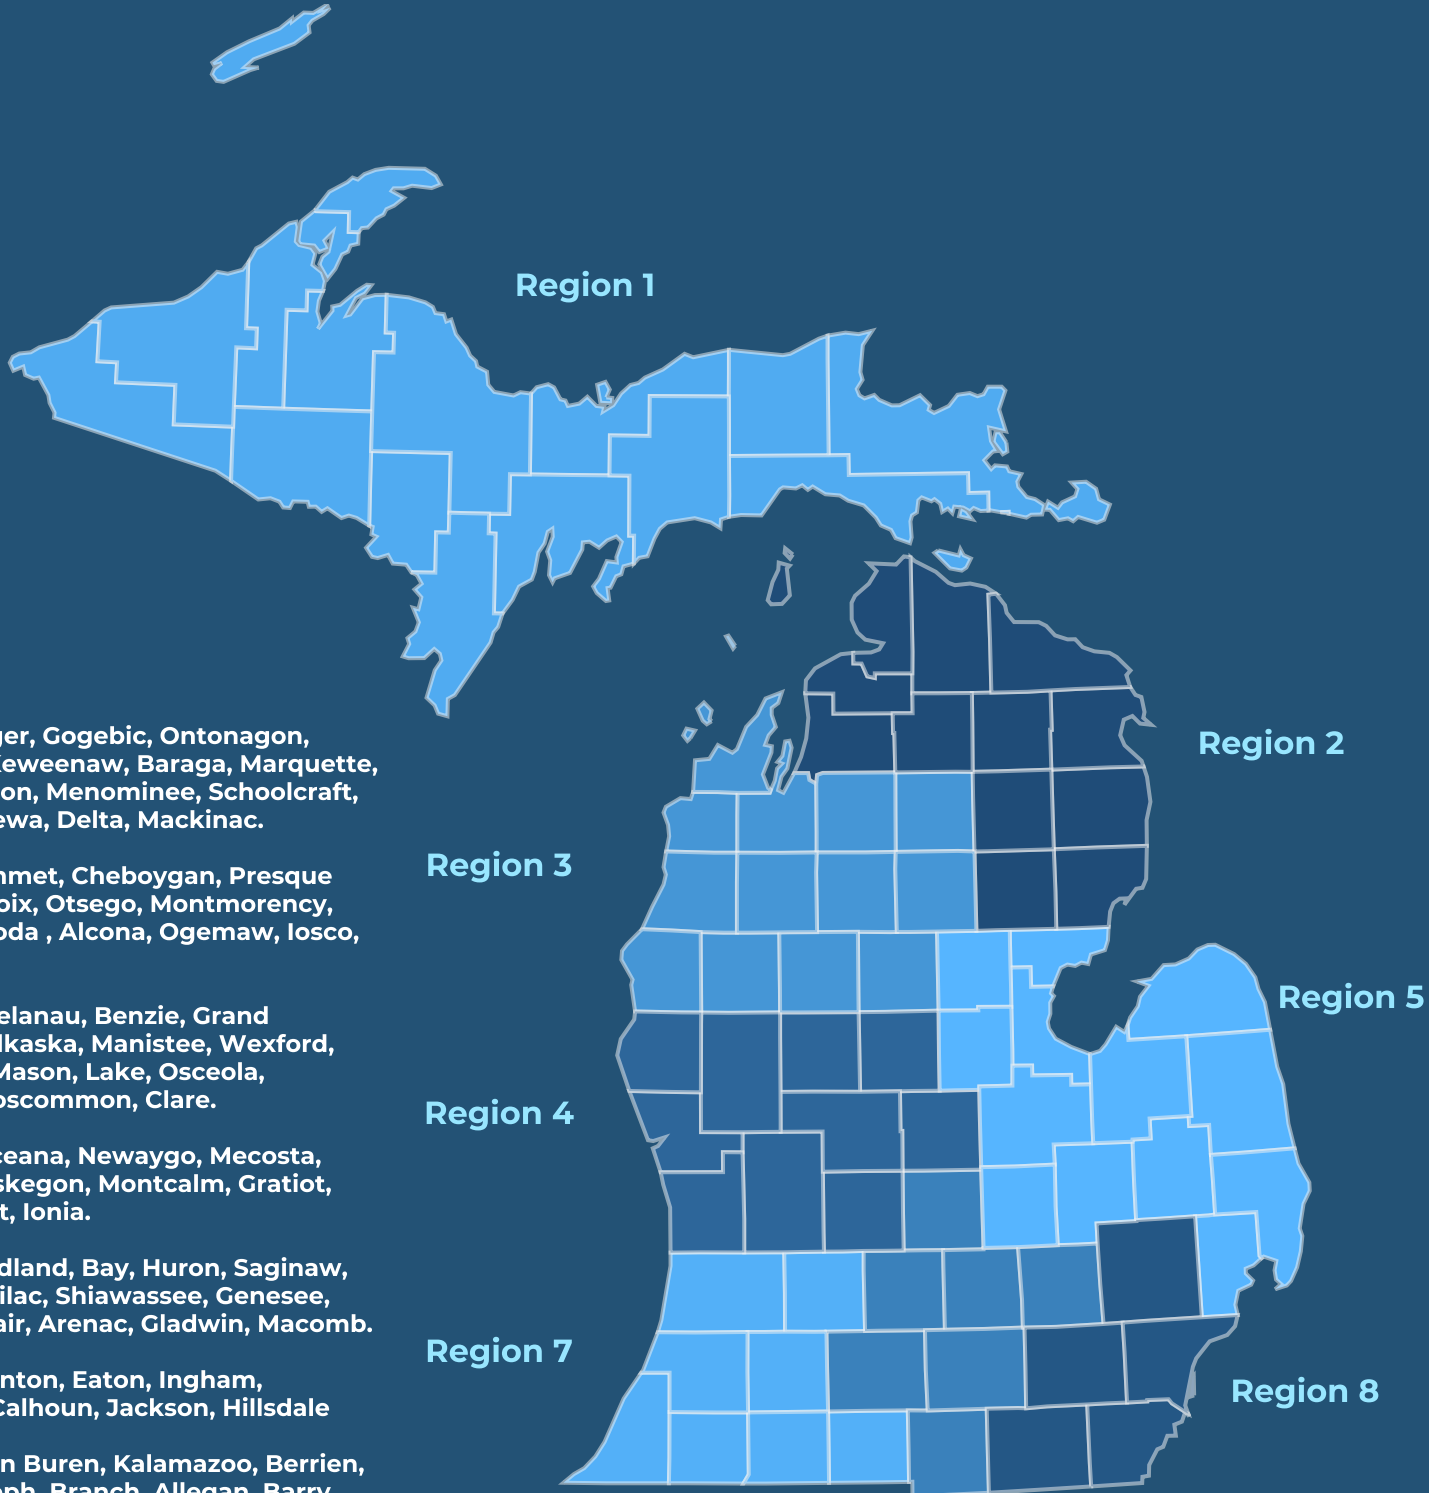

MSEA REGION MAP

Region 1: Alger, Gogebic, Ontonagon, Houghton, Keweenaw, Baraga, Marquette, Iron, Dickinson, Menominee, Schoolcraft, Luce, Chippewa, Delta, Mackinac.

Region 2: Emmet, Cheboygan, Presque Isle, Charlevoix, Otsego, Montmorency, Apena, Oscoda, Alcona, Ogemaw, Iosco, Antrim.

Region 3: Leelanau, Benzie, Grand Traverse, Kalkaska, Manistee, Wexford, Missaukee, Mason, Lake, Osceola, Crawford, Roscommon, Clare.

Region 4: Oceana, Newaygo, Mecosta, Isabella, Muskegon, Montcalm, Gratiot, Ottawa, Kent, Ionia.

Region 5: Midland, Bay, Huron, Saginaw, Tuscola, Sanilac, Shiawassee, Genesee, Iapeer, St Clair, Arenac, Gladwin, Macomb.

Region 6: Clinton, Eaton, Ingham, Livingston, Calhoun, Jackson, Hillsdale

Region 7: Van Buren, Kalamazoo, Berrien, Cass, St Joseph, Branch, Allegan, Barry

Region 8: Oakland, Washtenaw, Lenawee, Monroe, Wayne

Region 6