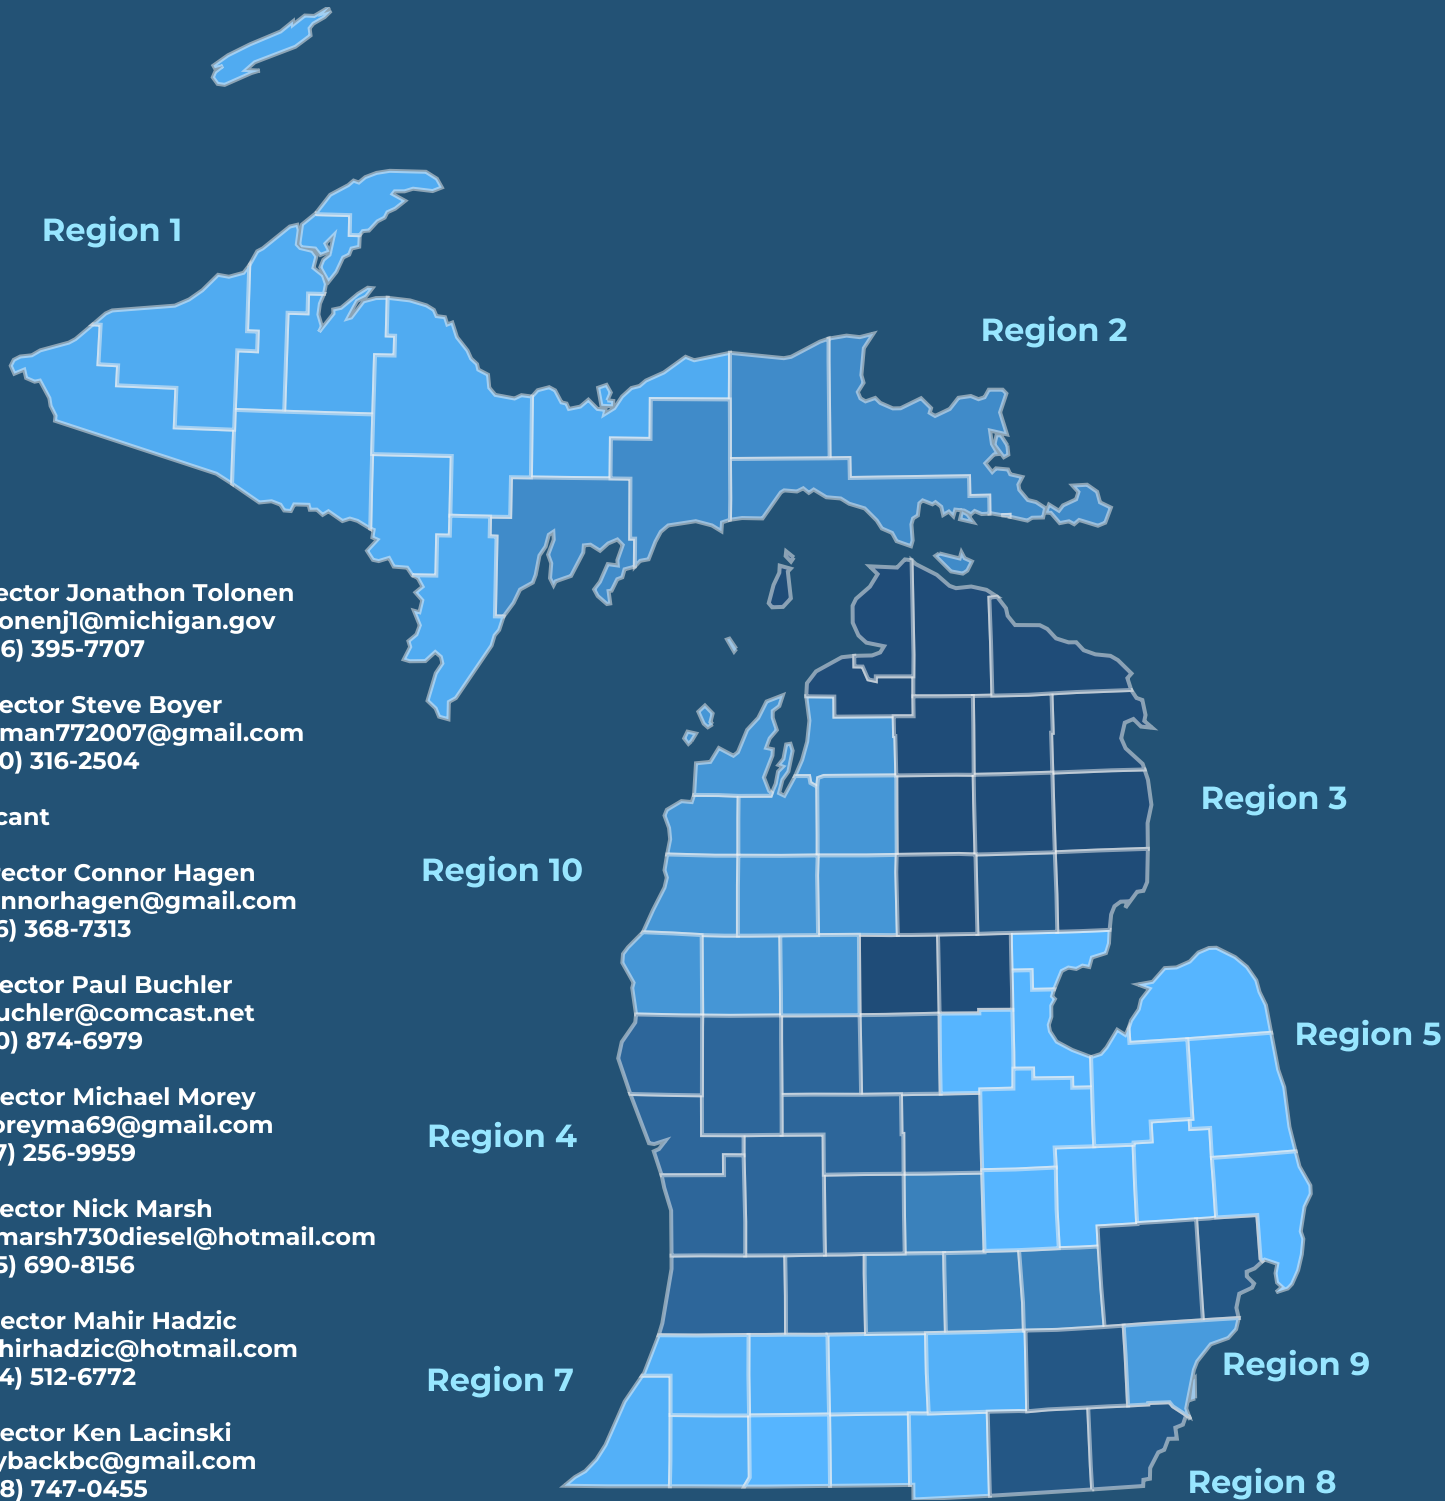

MSEA REGION MAP

Region 1

Region 2

Region 3

Region 10

Region 5

Region 4

Region 9

Region 7

Region 8

Region 6

Region 1: Director Jonathon Tolonen
Tolonenj1@michigan.gov
(906) 395-7707

Region 2: Director Steve Boyer
Tinman772007@gmail.com
(260) 316-2504

Region 3: Vacant

Region 4: Director Connor Hagen
Connorhagen@gmail.com
(616) 368-7313

Region 8: Director Mahir Hadzic
Mahirhadzic@hotmail.com
(734) 512-6772

Region 9: Director Ken Lacinski
Paybackbc@gmail.com
(248) 747-0455

Region 10: Director Philip Potocki
pdkpotocki@gmail.com
(231) 942-8591